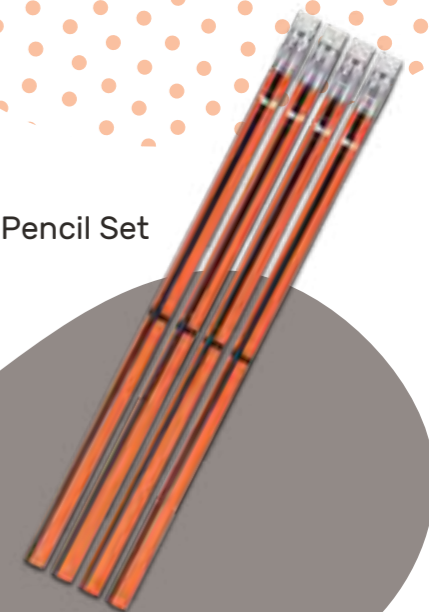

4 Pencil Set